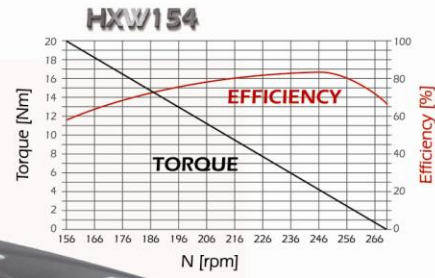

T154

Description	Model
LCD Display	KM55
Rear Motor	HXW154
Bottle Battery	M36104SLZ1
Charger	SHC-8100LC
Pedelec Sensor	T246
Brake Sensor	HWBS-3/H2

04

T154
8KG

T205

Description	Model
LCD Display	KM55
Rear Motor	HXW205
Bottle Battery	M36104SLZ1
Charger	SHC-8100LC
Pedelec Sensor	T246
Throttle	FX-21/NA
Brake Sensor	HWBS-3/H2