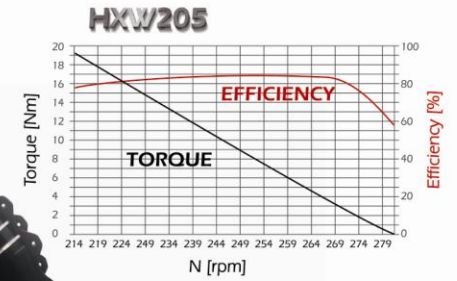

T205
9KG

REAR MOTOR KIT
KIT MOTEUR ROUE ARRIERE